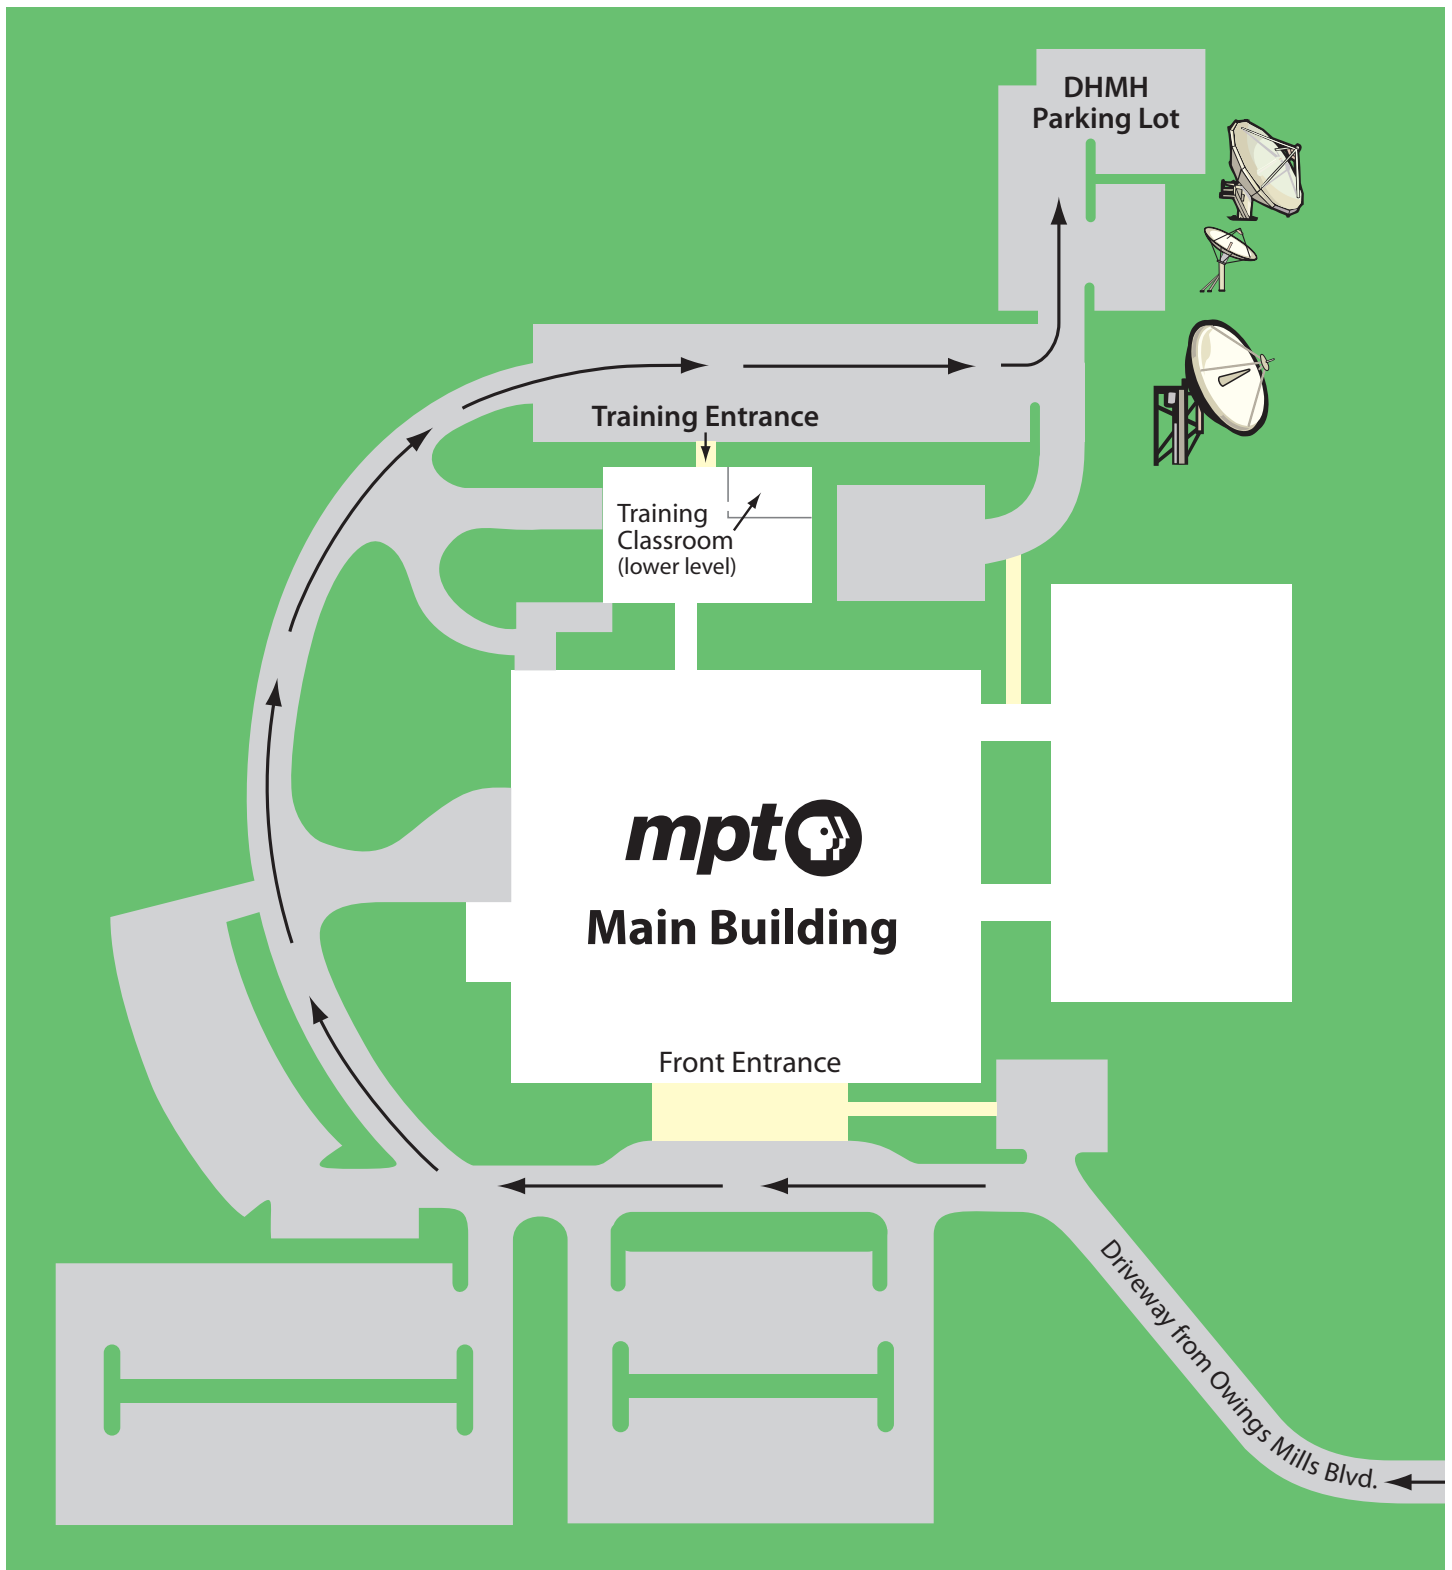

MPT Campus Map for DHMH Training & Parking

MARYLAND
PUBLIC
TELEVISION

11767 Owings Mills Blvd., Owings Mills, MD 21117-1499